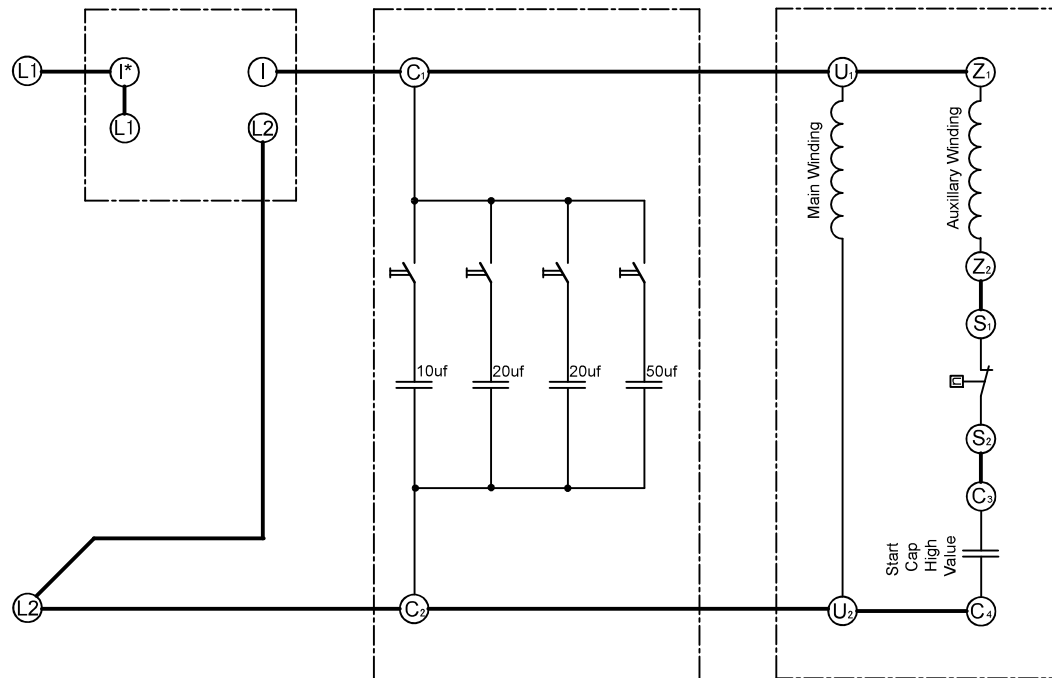

## ELECTRIC MOTOR EDUCATION

eme (Aust) Pty Ltd

Capacitor Bank - Switched  
71-1-H100 Power Factor Correction  
Wiring Diagram

Drawn By : *TRHolder*  
Date : 12/08/2022

Scale : 1:1

220812

A4