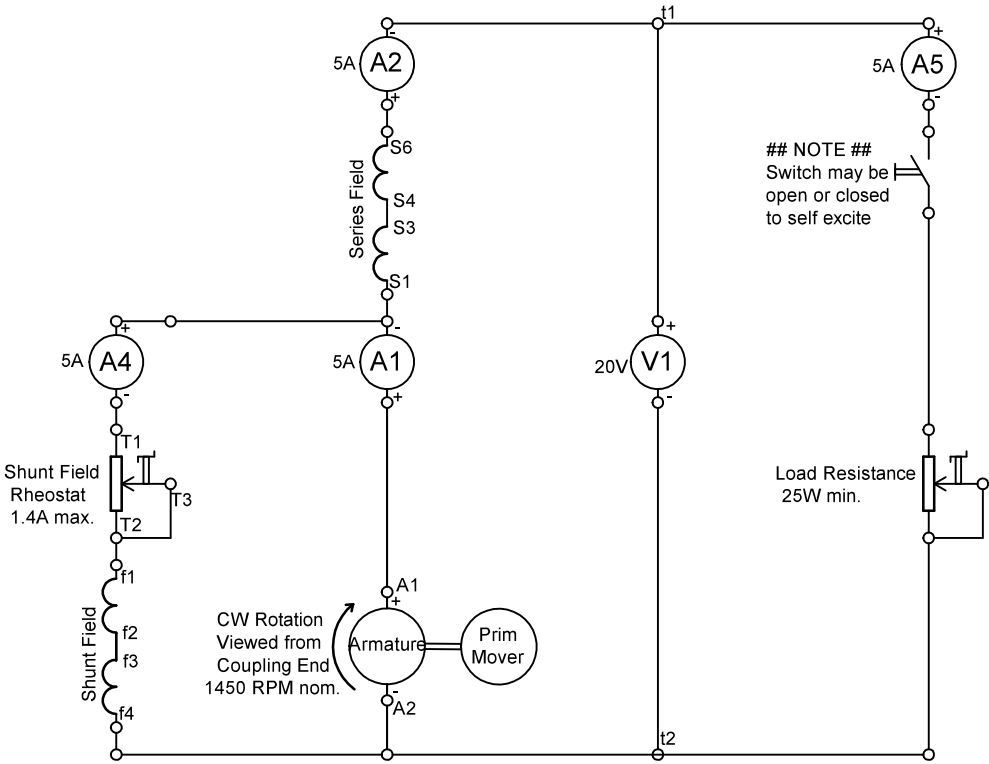

Digram C

NOTE ##
Switch may be open or closed to self excite

ELECTRIC MOTOR EDUCATION
eme (Aust) Pty Ltd

DC Compound Generator
Short Shunt connected
Self excited

51 Ferndale Road REVESBY 2212