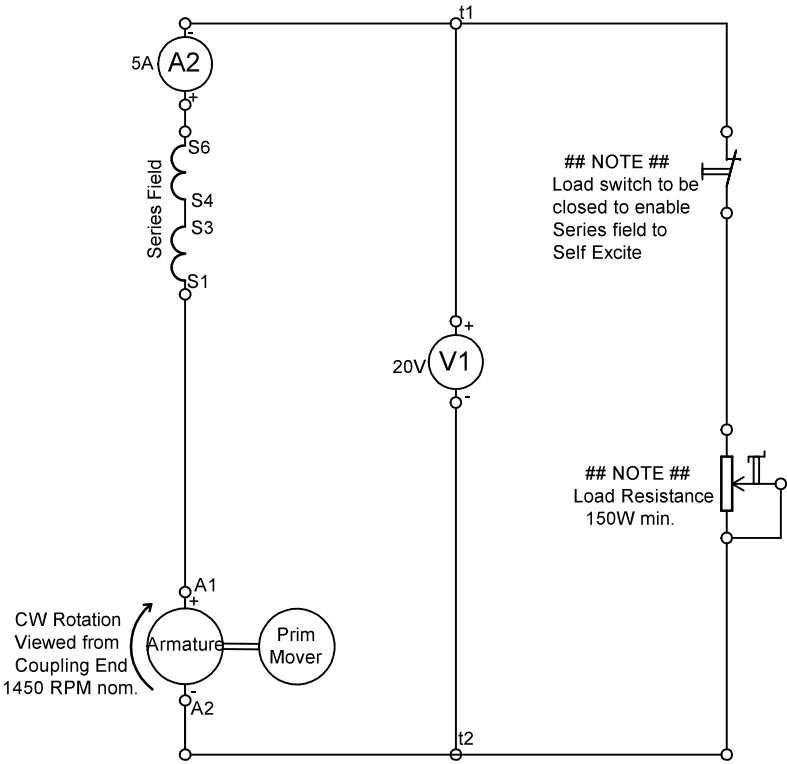

Digram B

DC Series connected Generator
Self excited

51 Ferndale Road REVESBY 2212

Drawn By : *RHoller*
Date : 04/02/2021

Scale: 1:1

171111-B

A1