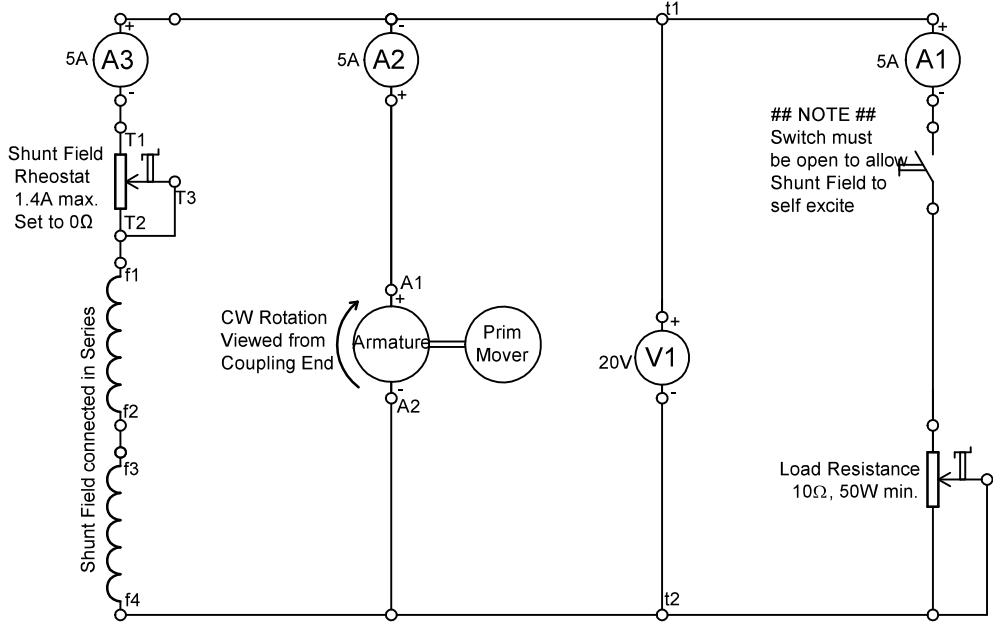

Digram A

Circuit Diagram
Showing conections for
demonstrating the
Self excited shunt Generator

**ELECTRIC MOTOR
EDUCATION**
eme (Aust) Pty Ltd

DC Shunt connected Generator
Self excited

51 Ferndale Road REVESBY 2212

Drawn By : *RFalder*
Date : 04/02/2021 Scale: NTS 171111-A A1