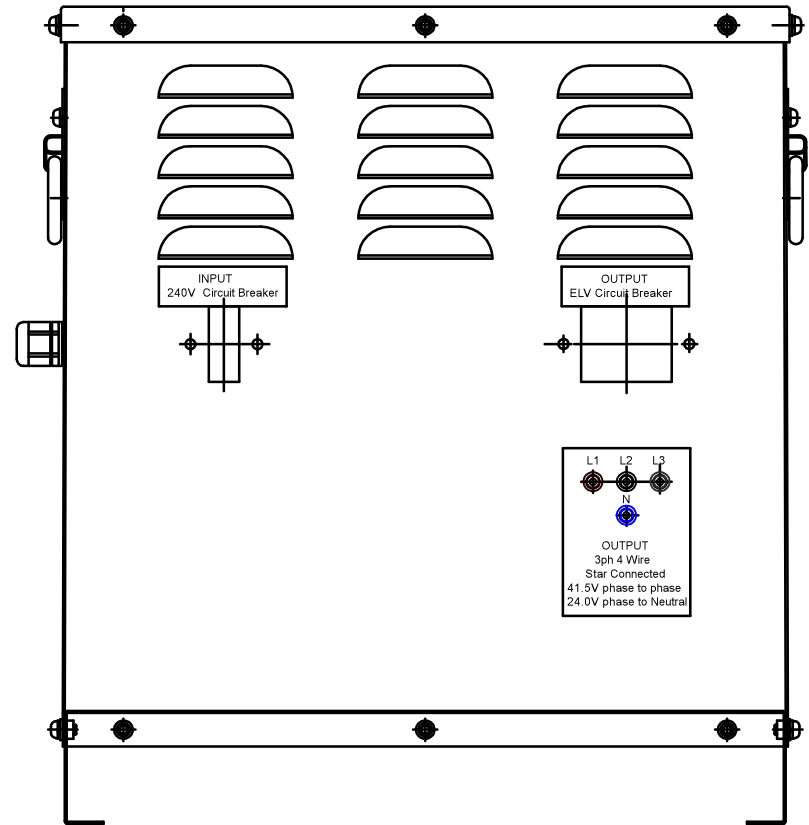

3<sup>rd</sup> Angle Projection

**ELECTRIC MOTOR  
EDUCATION**  
eme (Aust) Pty Ltd

1 to 3ph Power Supply  
Rotary Phase Changer Converter

Drawn By : *JR Holder*  
Date : 17/01/2020

Scale : 1:1

191208-D A0