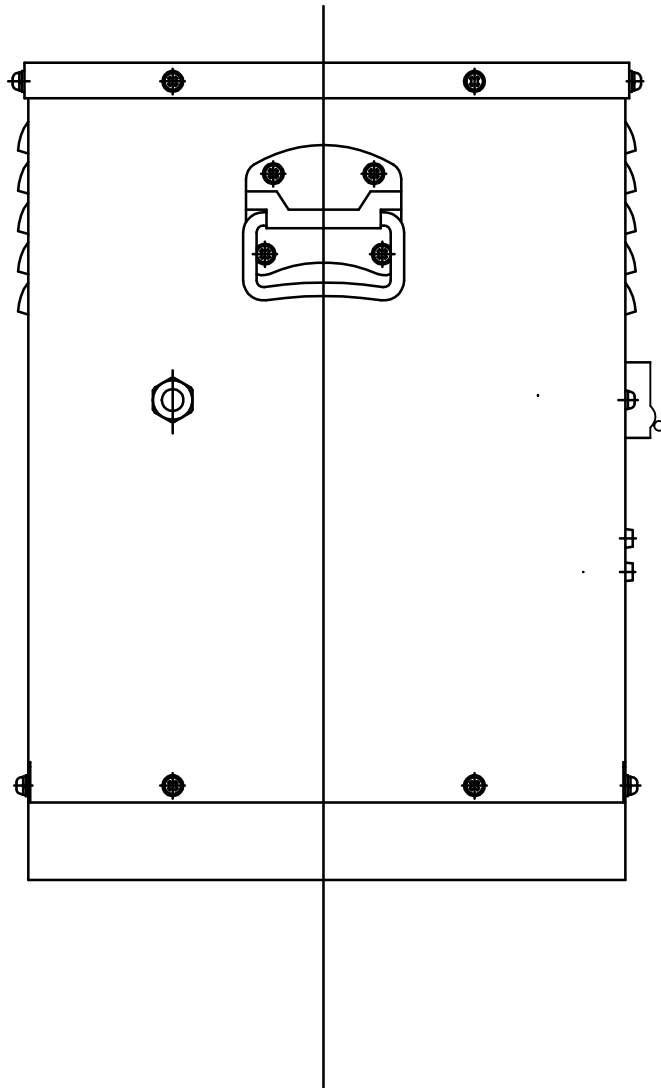

3<sup>rd</sup> Angle Projection

**ELECTRIC MOTOR  
EDUCATION**  
eme (Aust) Pty Ltd

1 to 3ph Power Supply  
Rotary Phase Changer Converter

Drawn By : *JR Holder*  
Date : 17/01/2020

Scale : 1:1

191208-D A0