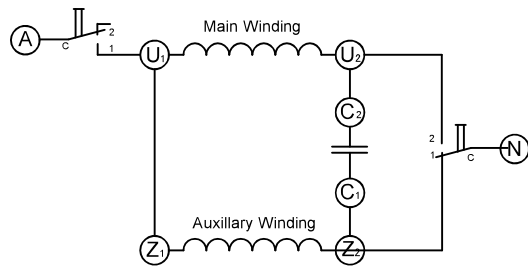

'REVERSING' Capacitor Run Motor

Connections for ACW rotation
viewed from the shaft end

Connections for CW rotation
viewed from the shaft end

Auxillary Winding reversed

**ELECTRIC MOTOR
EDUCATION**

eme (Aust) Pty Ltd

Connection Diagrams
Single Phase Capacitor Motor
REVERSING Cap Run

Drawn By : *IRHolder*
Date : 20/04/2018

Scale : 1:1

180420-4

A4