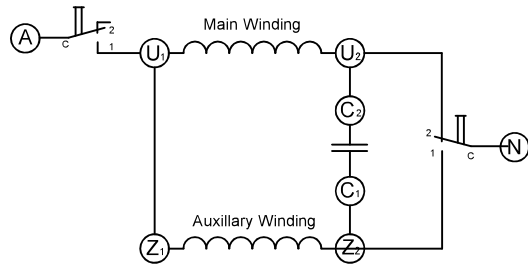

'REVERSING' Capacitor Run Motor

Connections for ACW rotation
viewed from the shaft end

Connections for CW rotation
viewed from the shaft end

Auxillary Winding reversed

**ELECTRIC MOTOR
EDUCATION**

eme (Aust) Pty Ltd

Connection Diagrams
Single Phase Capacitor Motor
REVERSING Cap Run

Drawn By : *IRHolder*
Date : 20/04/2018

Scale : 1:1

180420-4

A4