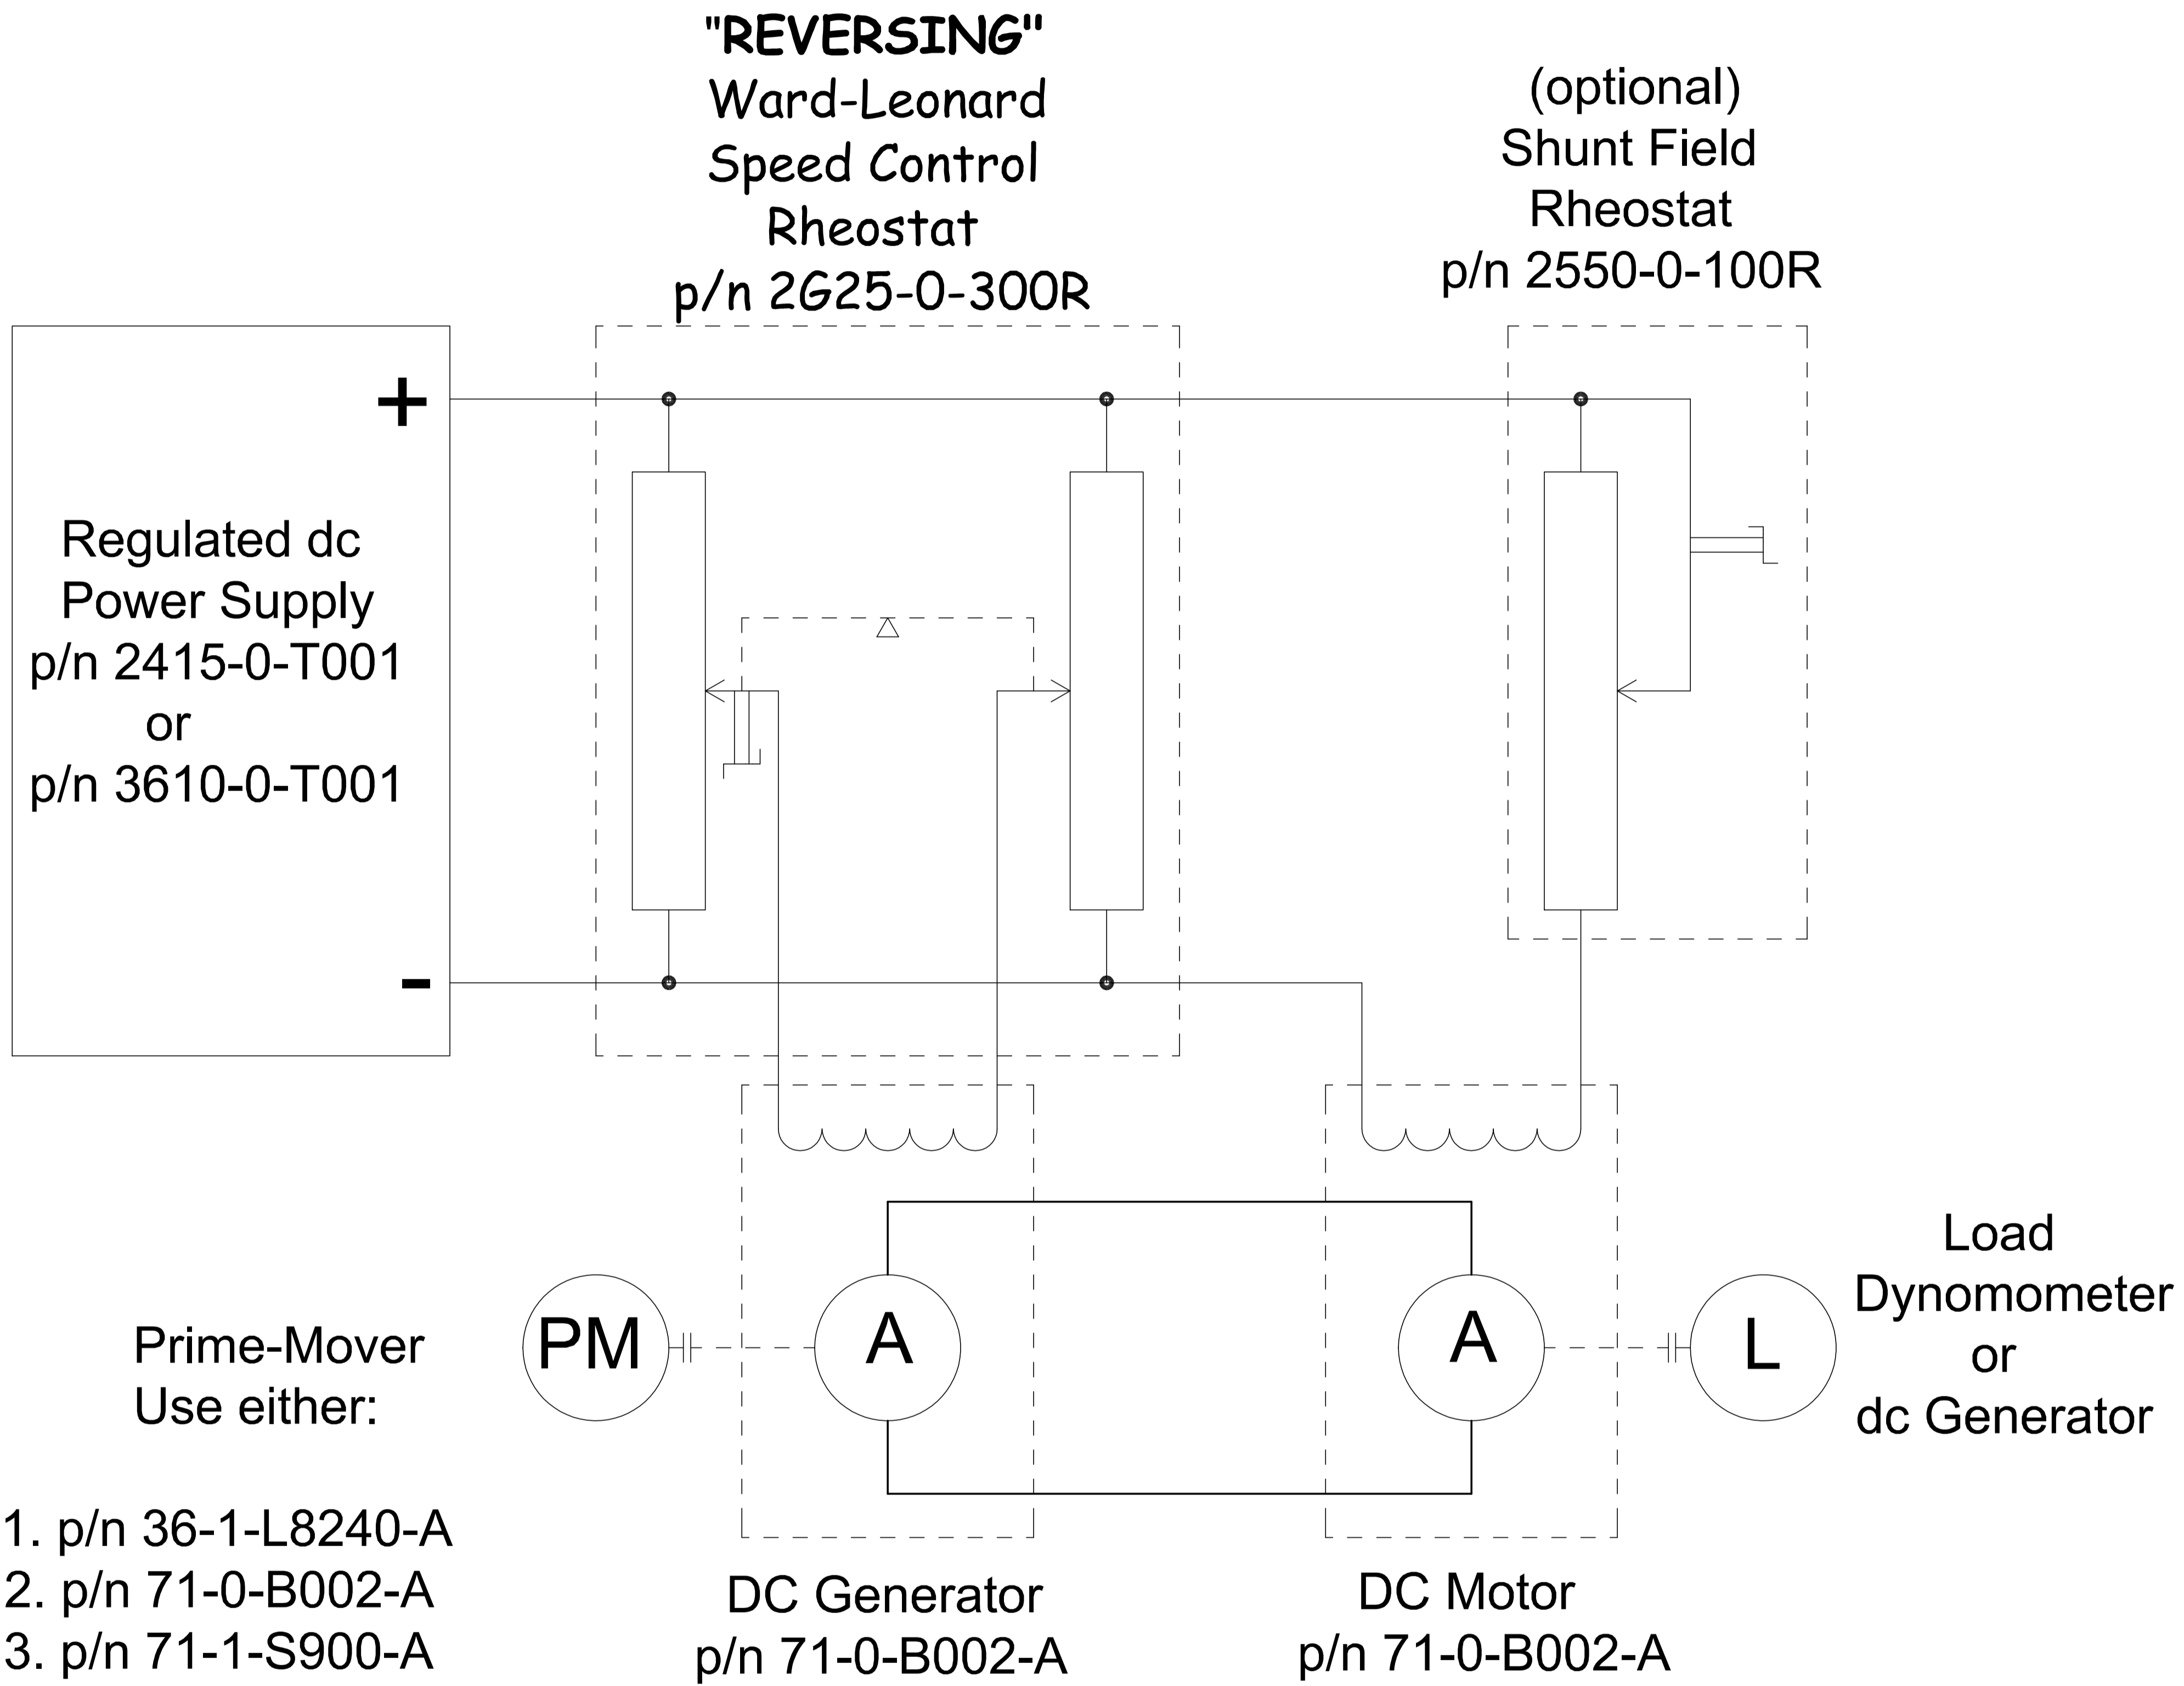

IF IN DOUBT ASK

9773 7721

04 49 806 842

holder@tick1.me

Circuit Diagram  
Ward-Leonard Speed Control

51 Ferndale Road REVESBY 2212

Drawn By : RHolder  
Date : 28/08/2012

Scale: 1:1

120829

A4